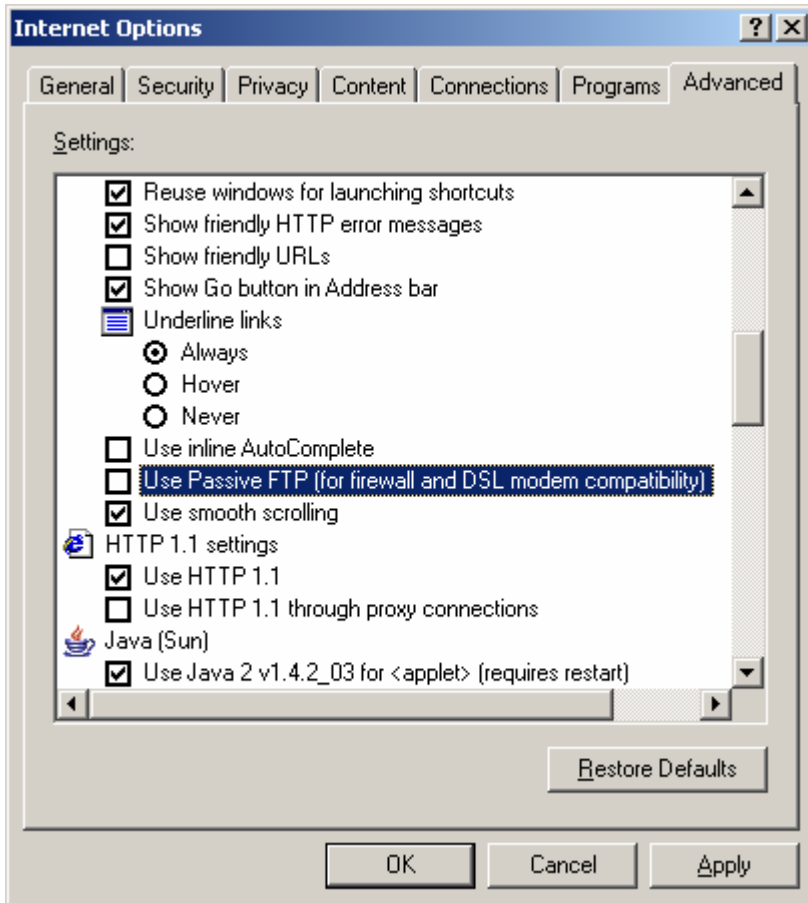

Grain Journal FTP

<ftp://ftp.grainnet.com>

Username: advertisements

Password: grainjournal

If you are having trouble, try disabling Passive FTP (under Tools, Internet Options, Advanced)

For more information, call Grain Journal at 800-728-7511